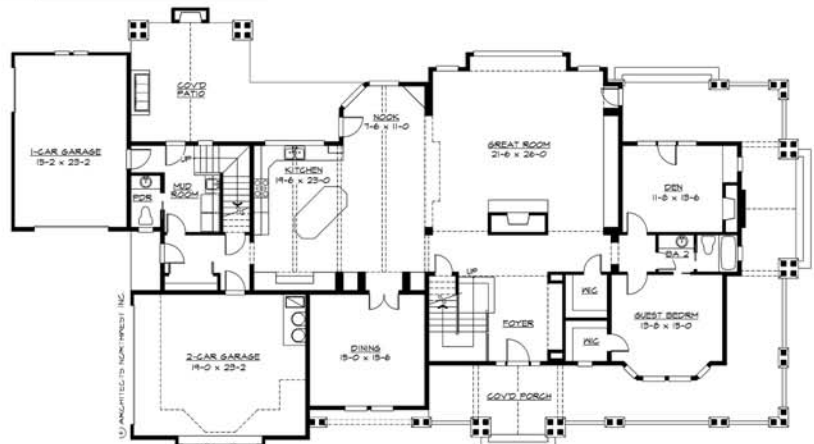

**REAR ELEVATION**

*The Reserve*  
at Cooper Point

Scott McLean : Marketing Director  
1-800-786-3181 : 1-253-988-0962  
www.TheReserveAtCooperPoint.com

Plans Designed by:  
Architects Northwest  
1-888-272-4100  
www.ArchitectsNW.com  
Renderings and Floor Plans  
are subject to change

*Lot 39 the Deschutes*